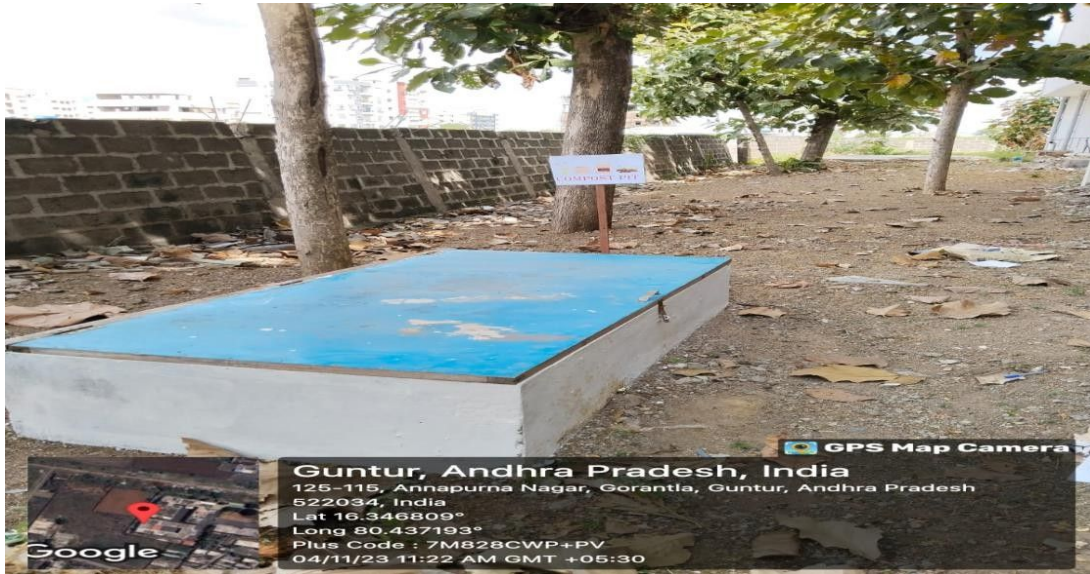

ST.ANN'S COLLEGE FOR WOMEN

(Affiliated to Acharya Nagarjuna University,
Recognized Under Section 2(f) of UGC Act 1956-New Delhi)

Amaravathi Road, Gorantla, Guntur – 522034 (A.P)

Email: st_anns_coll@yahoo.co.in Website: www.stannscollegeforwomen.org

Criterion: IV

Metric-4.1.1

Vermicomposting Unit for Degradable Waste