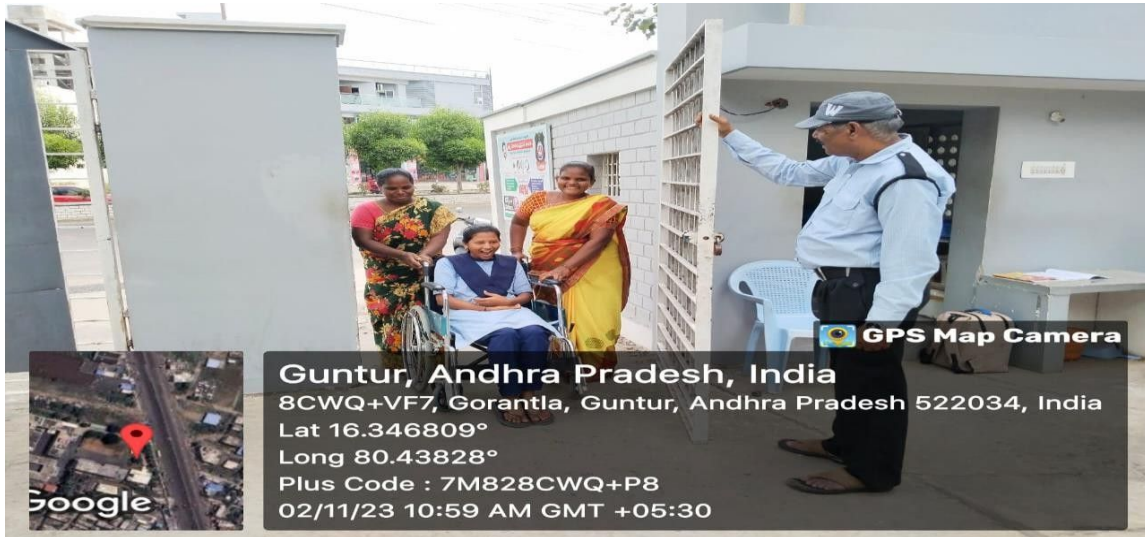

ST.ANN'S COLLEGE FOR WOMEN

(Affiliated to Acharya Nagarjuna University,
Recognized Under Section 2(f) of UGC Act 1956-New Delhi)
Amaravathi Road, Gorantla, Guntur – 522034 (A.P)

Email: st_anns_coll@yahoo.co.in Website: www.stannscollgeforwomen.org

Criterion: IV

Metric-4.1.1

Provision of Wheel Chair